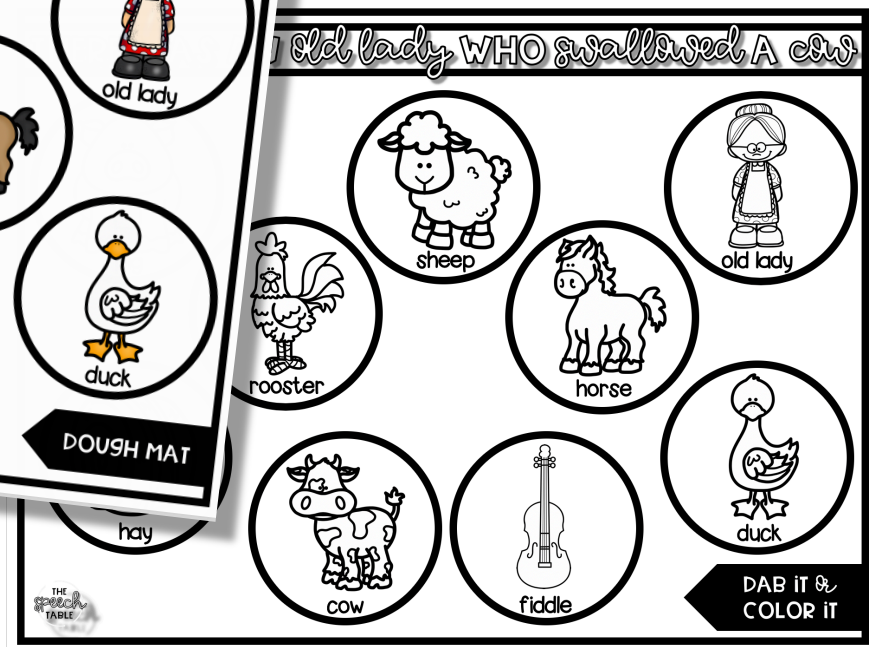

COLOR
AND
B/W OPTION!