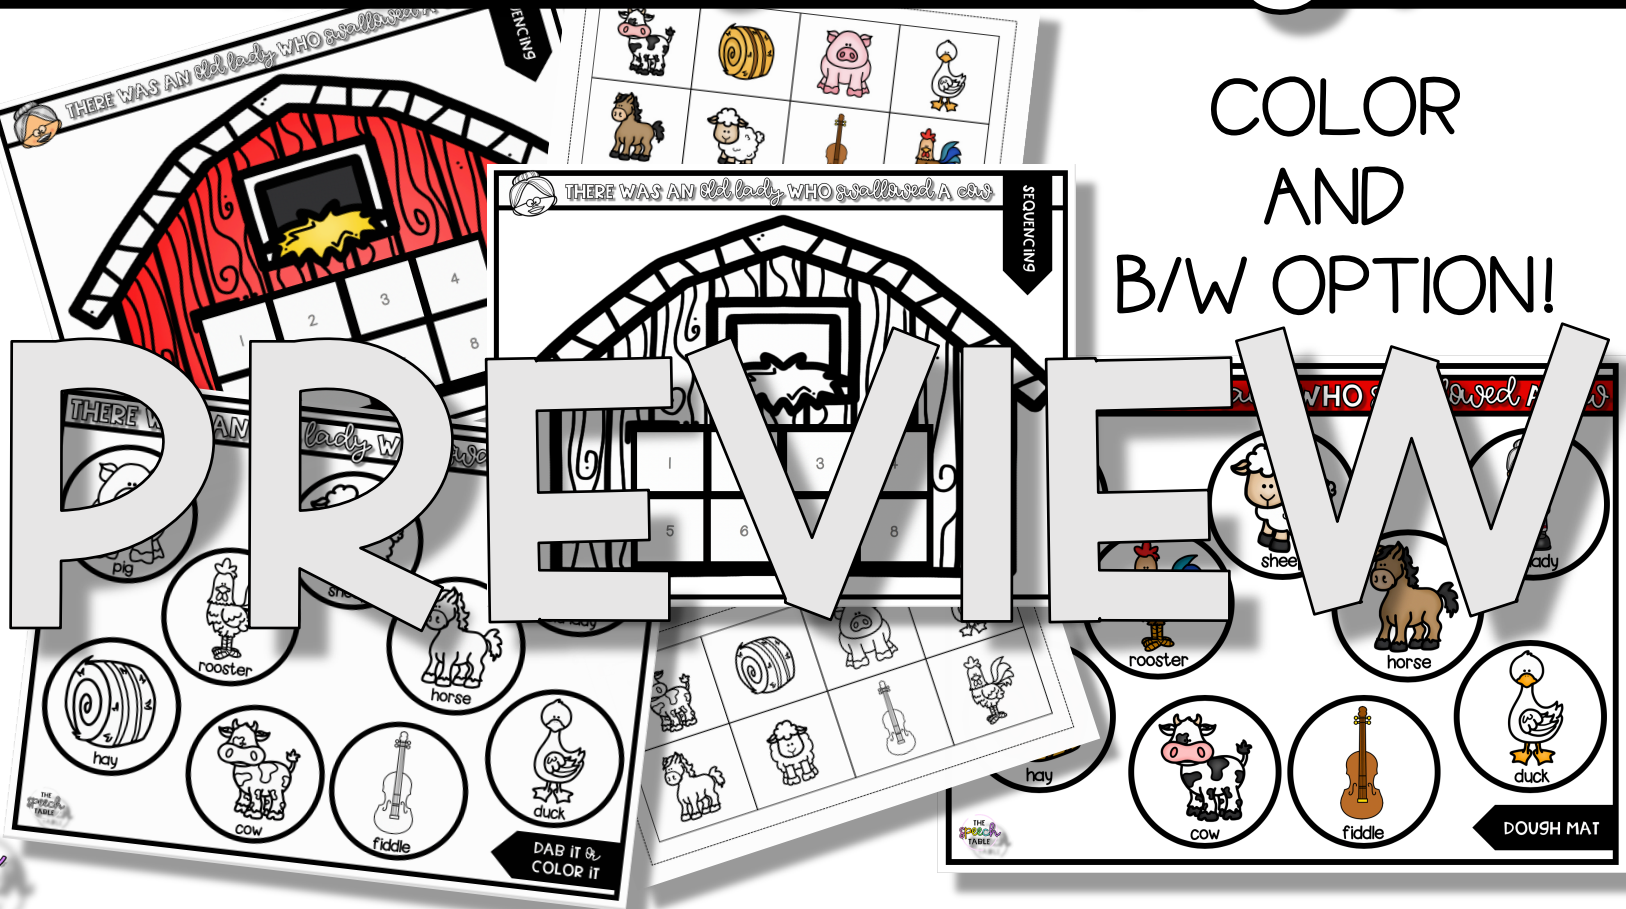

THE FULL VERSION includes:

COLOR AND B/W OPTION!