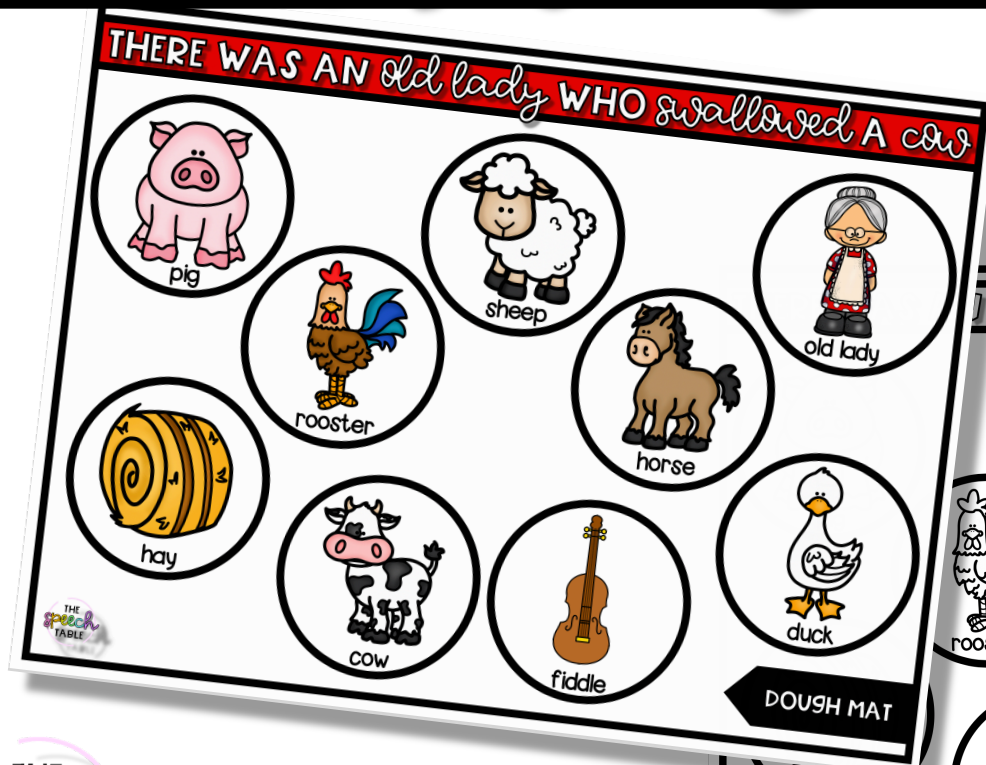

THIS VERSION includes: